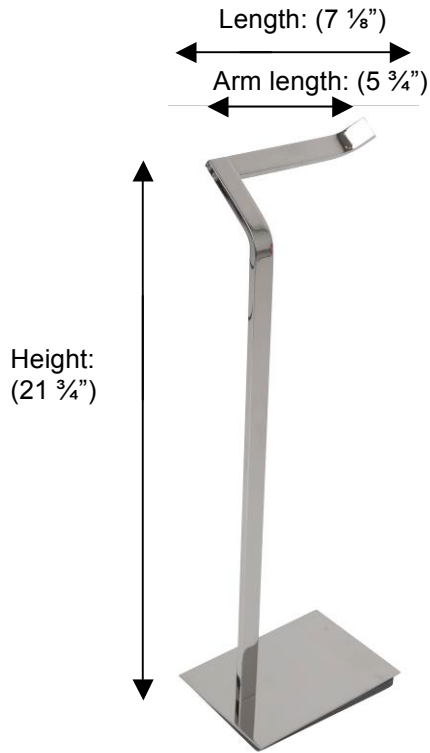

POMBO™

SENSIS

PS602 Freestanding TP holder

Depth: (5")

Weighted Base: D5"x L7 1/8"

Description:
Freestanding TP holder

Finishes:

-  CR – Chrome
-  PV – Polished Brass
-  UB – Unlacquered Brass
-  MB – Matte Black
-  NI – Polished Nickel
-  ES – Satin Nickel
-  GD – Gold

Material:
Brass

Country of Origin:

Portugal

All Dimensions are approximate